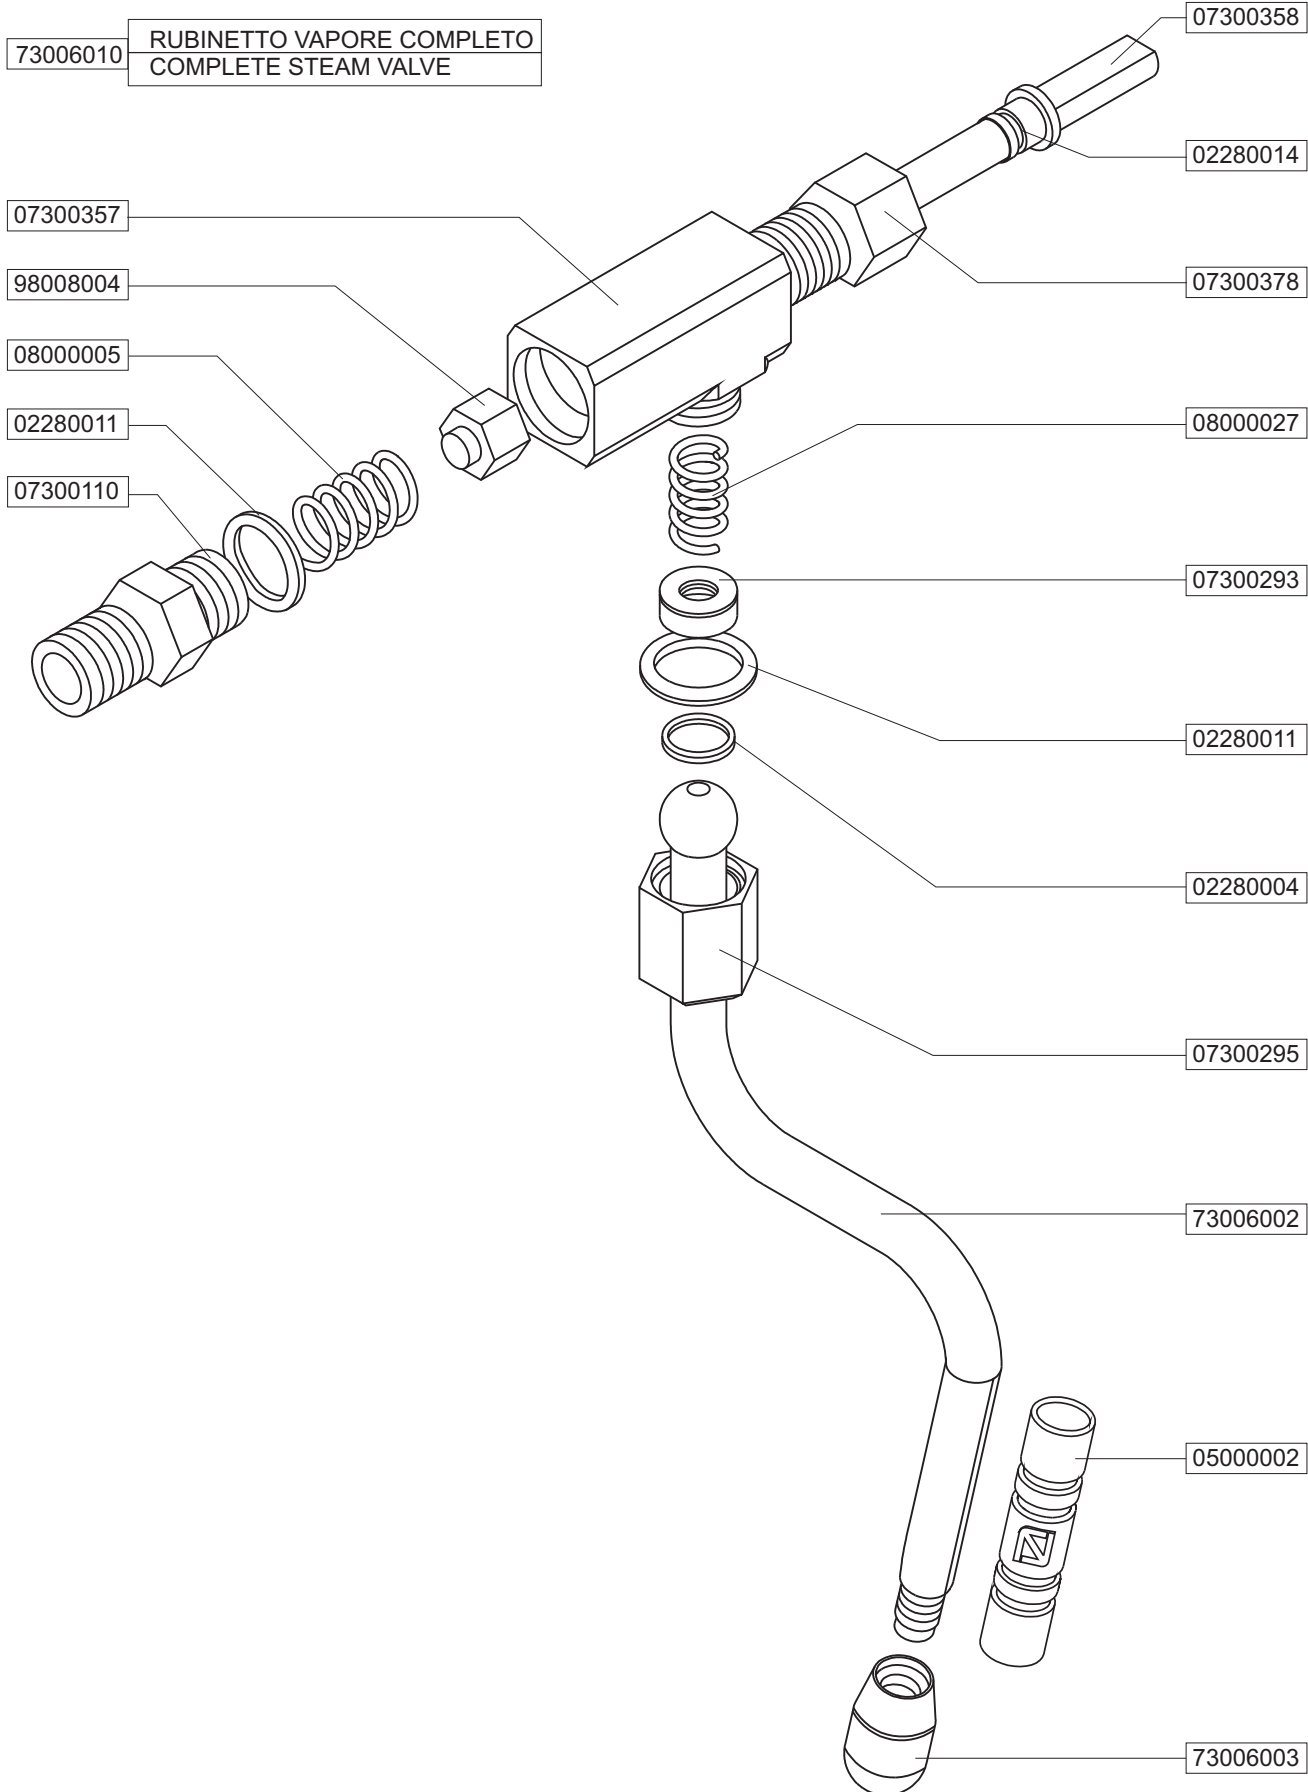

RUBINETTO VAPORE STEAM VALVE